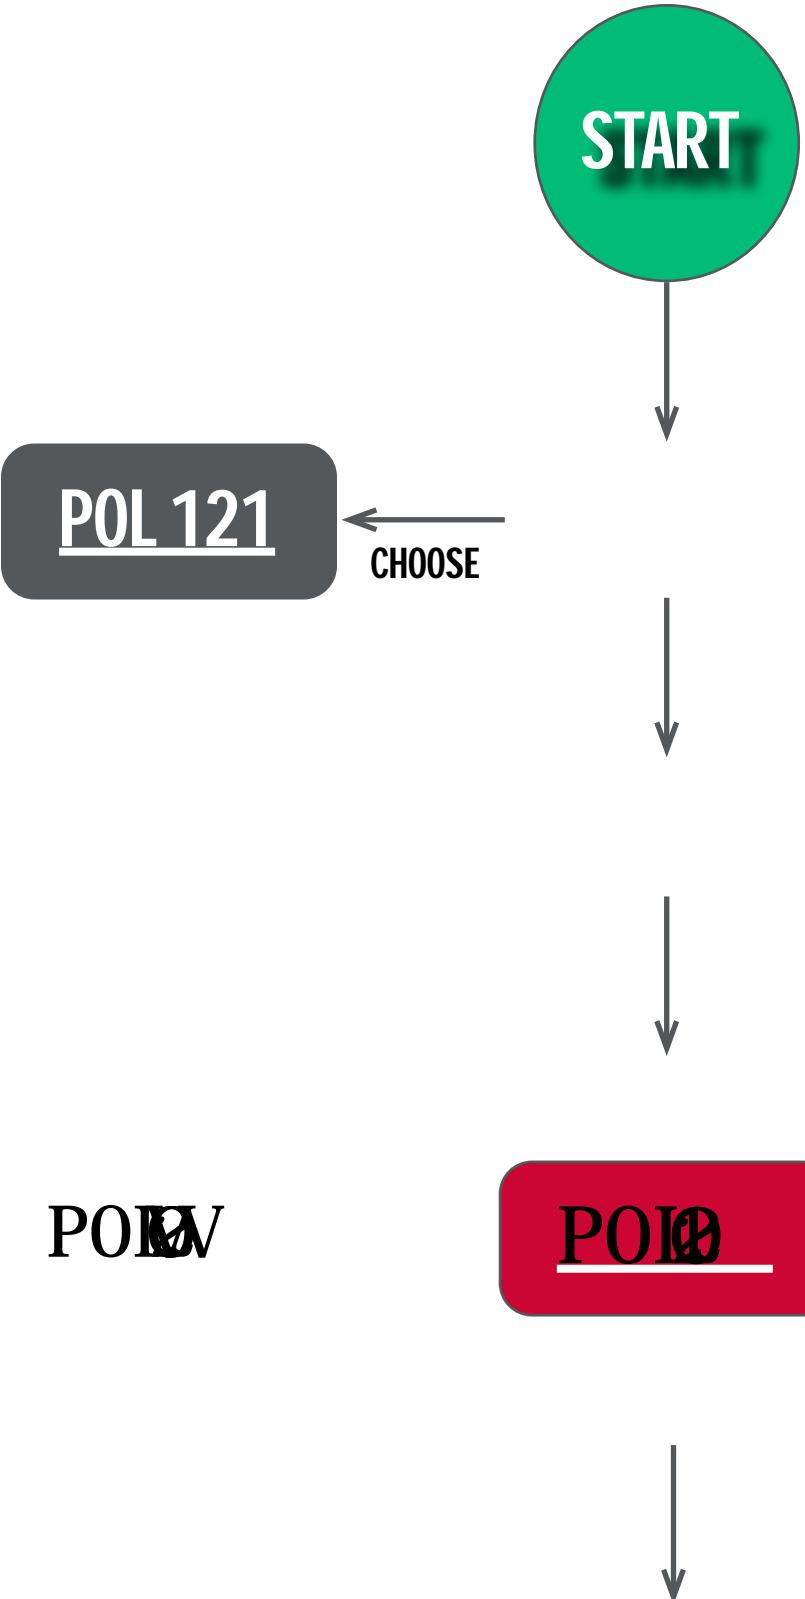

# HOW TO GRADUATE WITH A MAJOR IN POLITICAL SCIENCE

FOLLOW ONE OF OUR LEARNING TRACKS TO SELECT COURSES.

COSSIONE

- Meet an academic advisor to plan your first 0 years.
- Connect with a FASS ment or.
- Take a student learning commons workshop.
- Try out the French cohort program.
- Join a club. The PSSU w ants you!
- Broaden your hor

---

---

---

---

---

**DECLARE YOUR MAJOR!**